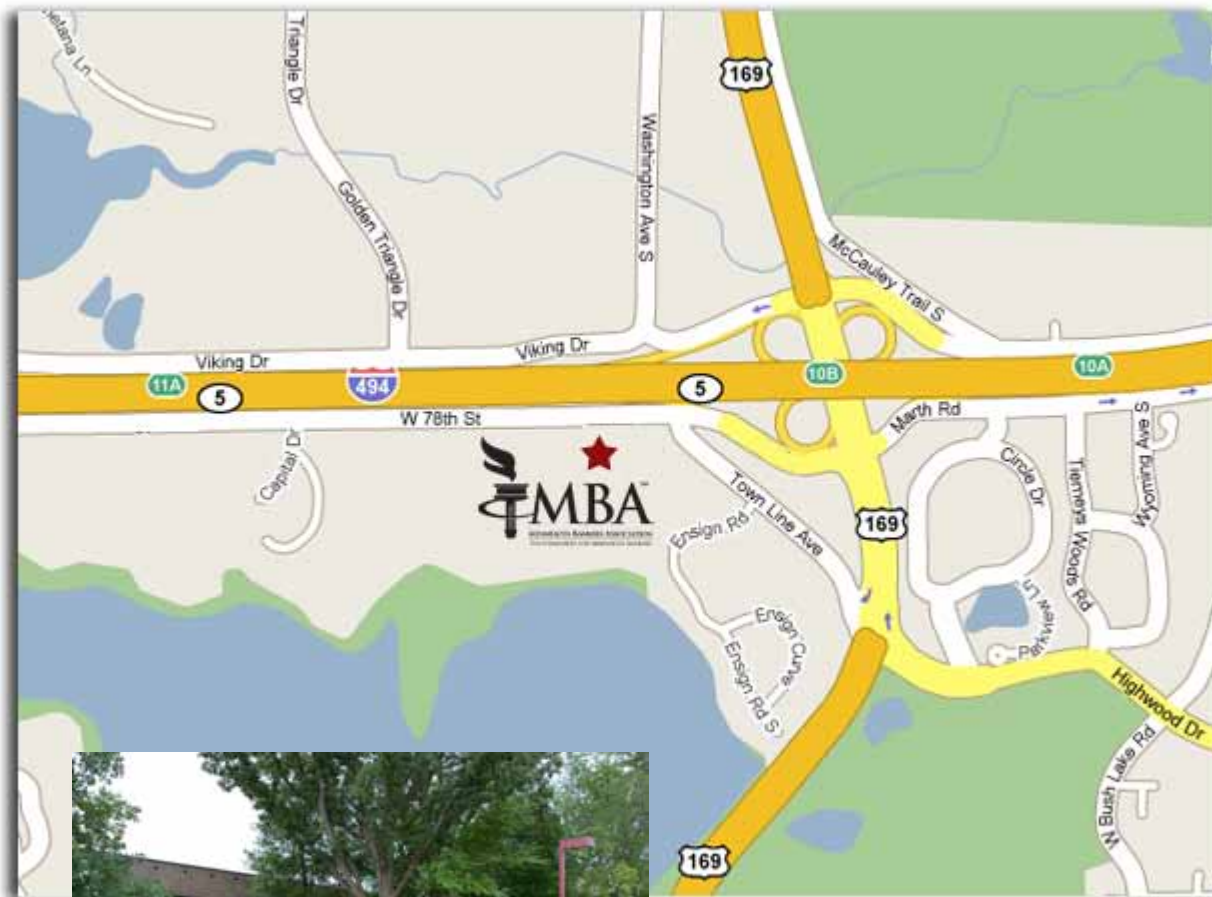

## Directions To MBA

9521 West 78th Street,  
Eden Prairie, MN 55344

### From 494:

Take the Southbound exit to 169. Turn right at 78th Street / Townline Road. Turn left at the stop sign. This will be 78th Street. We are the second entrance on the left.

### From Northbound 169:

Turn left at 78th Street / Townline Road. Turn left at the stop sign. This will be 78th Street. We are the second entrance on the left.

We share a parking lot with a taller building. Our building is the shorter building (see photo) which is the first one on the left as you pull into the lot.